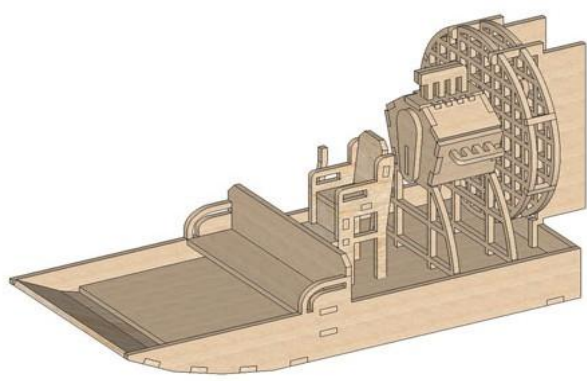

Dragonfly
\$34.99
99978-5

ICBIMProducts.com

Ultra detailed Poplar wood kits. Complete with assembly manuals.

Made from high quality 3mm Poplar Plywood requiring some glue and an hour or two of time to assemble. Great to display, fun for everyone to build. Why wait?

Helicopter Gunship
\$39.99
99971-6

Swamp Boat
\$34.99
99979-2

Children's Carousel
\$49.99
99980-8

Dragon-Phoenix
\$49.99
99982-2

Military Tank
\$49.99
99984-6

Harley Davidson
\$44.99
99983-9

ICBIMProducts.com