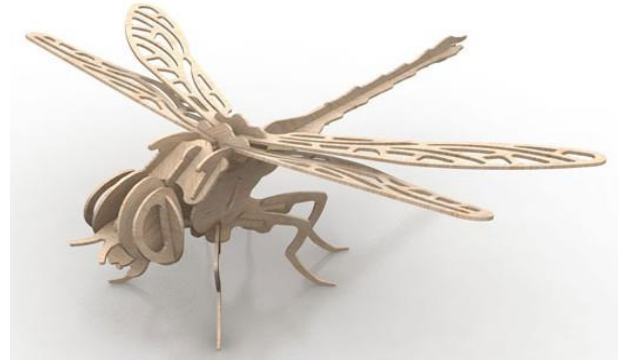

ICBIMProducts.com

Ultra detailed Poplar wood kits. Complete with assembly manuals.

Made from high quality 3mm Poplar Plywood requiring some glue and an hour or two of time to assemble. Great to display, fun for everyone to build. Why wait?

Agile Scorpion
\$24.99
99972-3

Powerful Train
\$29.99
99973-0

Speedy Velociraptor
\$24.99
99975-4

Jeep
\$34.99
99976-1

Harley Davidson
\$39.99
99970-9

Small Boat
\$39.99
99977-8

Vintage Limousine
\$34.99
99974-7

Dragonfly
\$34.99
99978-5

ICBIMProducts.com

Ultra detailed Poplar wood kits. Complete with assembly manuals.

Made from high quality 3mm Poplar Plywood requiring some glue and an hour or two of time to assemble. Great to display, fun for everyone to build. Why wait?