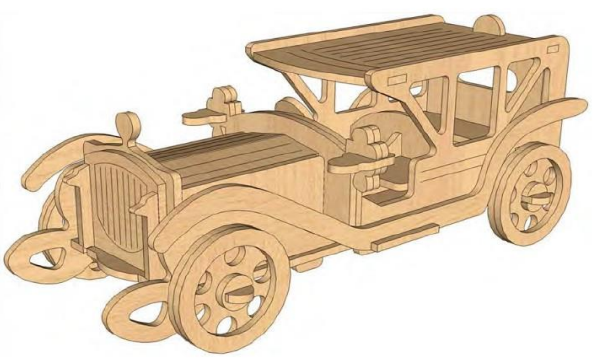

ICBIMProducts.com

Ultra detailed Poplar wood kits. Complete with assembly manuals.

Made from high quality 3mm Poplar Plywood requiring some glue and an hour or two of time to assemble. Great to display, fun for everyone to build. Why wait?

Agile Scorpion
\$24.99
99972-3

Powerful Train
\$29.99
99973-0

Speedy Velociraptor
\$24.99
99975-4

Jeep
\$34.99
99976-1

Harley Davidson
\$39.99
99970-9

Small Boat
\$39.99
99977-8

Vintage Limousine
\$34.99
99974-7

Dragonfly
\$34.99
99978-5

ICBIMProducts.com

Ultra detailed Poplar wood kits. Complete with assembly manuals.

Made from high quality 3mm Poplar Plywood requiring some glue and an hour or two of time to assemble. Great to display, fun for everyone to build. Why wait?