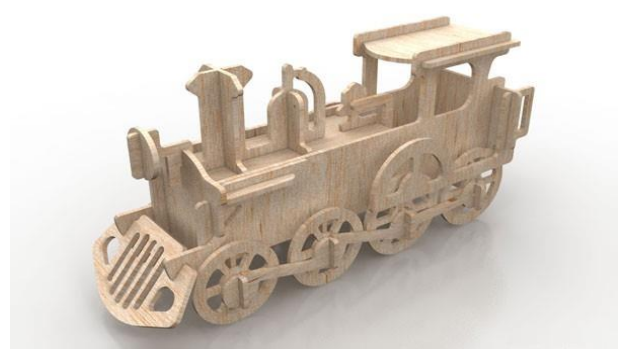

ICBIMProducts.com

Ultra detailed Poplar wood kits. Complete with assembly manuals.

Made from high quality 3mm Poplar Plywood requiring some glue and an hour or two of time to assemble. Great to display, fun for everyone to build. Why wait?

Agile Scorpion
\$24.99
99972-3

Powerful Train
\$29.99
99973-0

Speedy Velociraptor
\$24.99
99975-4

Jeep
\$34.99
99976-1

Harley Davidson
\$39.99
99970-9

Small Boat
\$39.99
99977-8

Vintage Limousine
\$34.99
99974-7

Dragonfly
\$34.99
99978-5

ICBIMProducts.com

Ultra detailed Poplar wood kits. Complete with assembly manuals.

Made from high quality 3mm Poplar Plywood requiring some glue and an hour or two of time to assemble. Great to display, fun for everyone to build. Why wait?