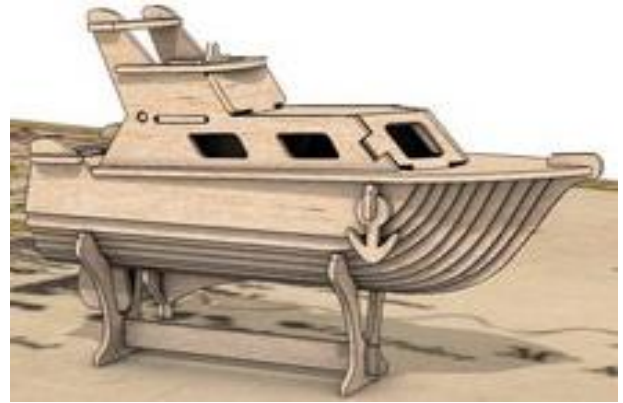

ICBIMProducts.com

Ultra detailed Poplar wood kits. Complete with assembly manuals.

Made from high quality 3mm Poplar Plywood requiring some glue and an hour or two of time to assemble. Great to display, fun for everyone to build. Why wait?

Agile Scorpion
\$24.99
99972-3

Powerful Train
\$29.99
99973-0

Speedy Velociraptor
\$24.99
99975-4

Jeep
\$34.99
99976-1

Harley Davidson
\$39.99
99970-9

Small Boat
\$39.99
99977-8

Vintage Limousine
\$34.99
99974-7

Dragonfly
\$34.99
99978-5

ICBIMProducts.com

Ultra detailed Poplar wood kits. Complete with assembly manuals.

Made from high quality 3mm Poplar Plywood requiring some glue and an hour or two of time to assemble. Great to display, fun for everyone to build. Why wait?